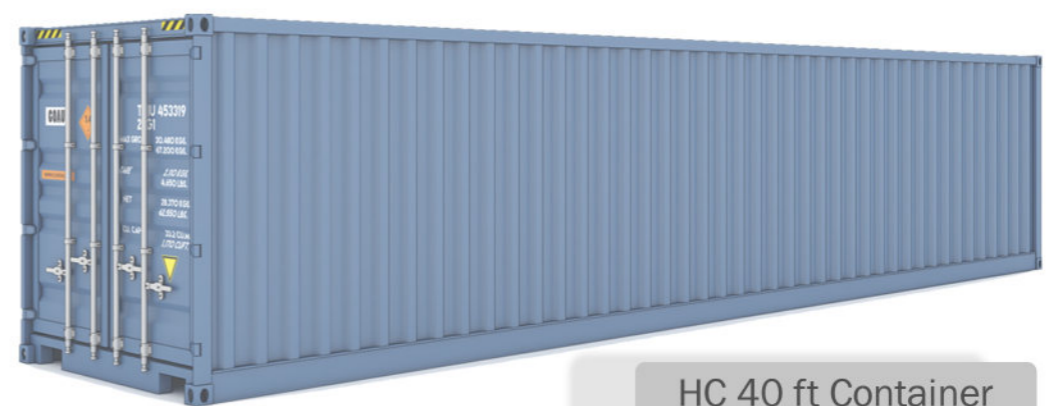

Right Panel

Left Panel

Bottom Panel

Front Panel

Package:230x360x25

30 Piece

Trailer 13.60

HC 40 ft Container